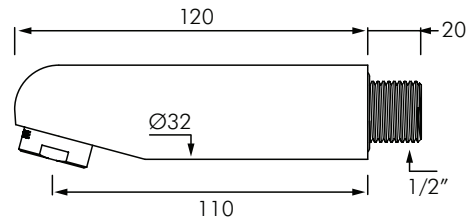

DE947120 / DE947170

SPOUTS

WALL MOUNTED

DELABIE

DE947120