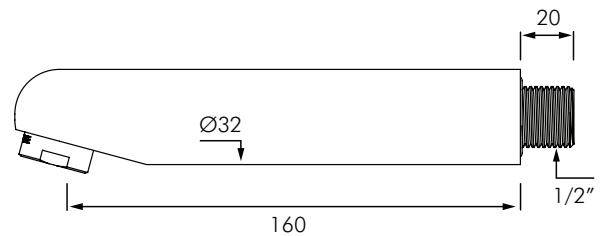

DE947170

DESCRIPTION

DELABIE DE947120 is a wall mounted Ø32mm spout L.110mm and M1/2" connection. Chrome plated solid brass with scale resistant flow straightener pre-set at 3L/min.

Also available with spout length L.160mm (see models).

MODELS

- **DE947120** - Standard model 3L/min - 6 star WELS rating.
- **DE947170** - Same as DE947120 but with spout L.160mm.