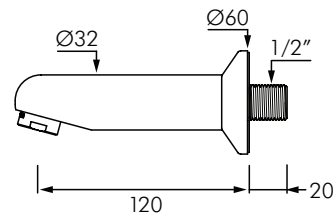

DE947135 / DE947151

SPOUTS WITH WALL PLATE

WALL MOUNTED

DELABIE

DE947135