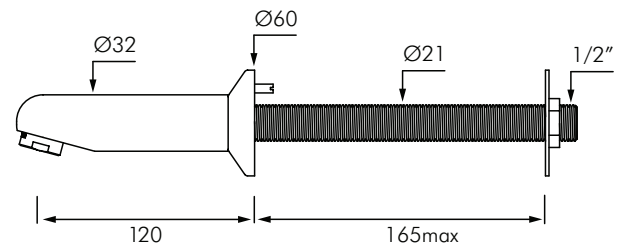

DE947151

DESCRIPTION

DELABIE DE947135 is a wall mounted Ø32mm spout with Ø60mm wall plate L.120mm and M1/2" connection. Chrome plated solid brass with scale resistant flow straightener pre-set at 3L/min.

Also available for through-wall installation < 165mm with spout length L.120mm (see models).

MODELS

DE947135 - Standard model 3L/min - 6 star WELS rating.

DE947151 - Same as DE947135 but for through wall 165mm maximum.