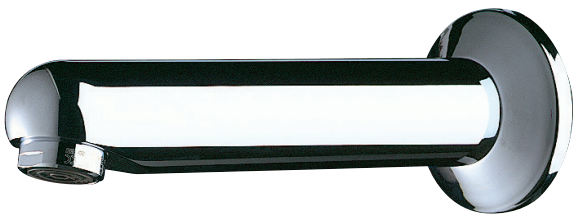

DE947135 / DE947151

SPOUTS WITH WALL PLATE

WALL MOUNTED

DELABIE

DE947135