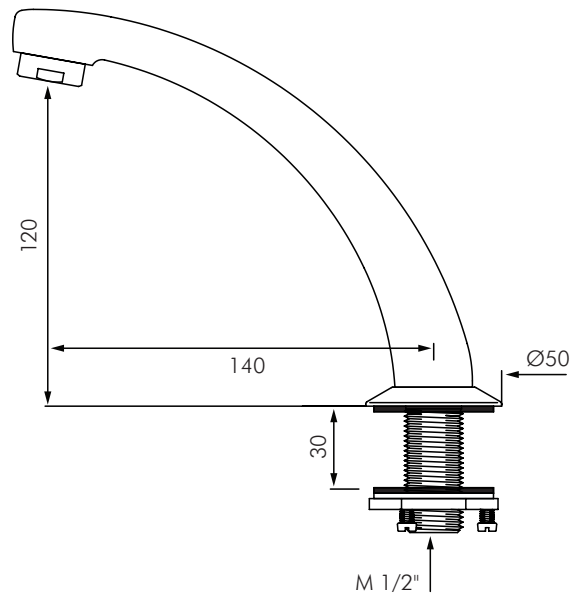

**DE981142**  
FIXED CAST SPOUT  
DECK MOUNTED

**DELABIE**

**DESCRIPTION**

DELABIE DE981142 is a fixed cast spout L.140mm H.120mm with M1/2" connection. Reinforced fixing by 3 stainless steel screws. Chrome plated solid brass with scale resistant flow straightener pre-set at 3L/min.

**MODELS**

**DE981142** - Standard model 3L/min - 6 star WELS rating