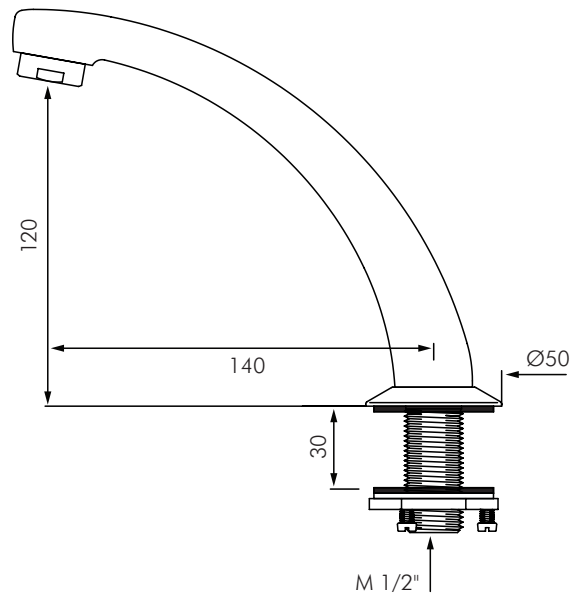

DE981142
FIXED CAST SPOUT
DECK MOUNTED

DELABIE

DESCRIPTION

DELABIE DE981142 is a fixed cast spout L.140mm H.120mm with M1/2" connection. Reinforced fixing by 3 stainless steel screws. Chrome plated solid brass with scale resistant flow straightener pre-set at 3L/min.

MODELS

DE981142 - Standard model 3L/min - 6 star WELS rating