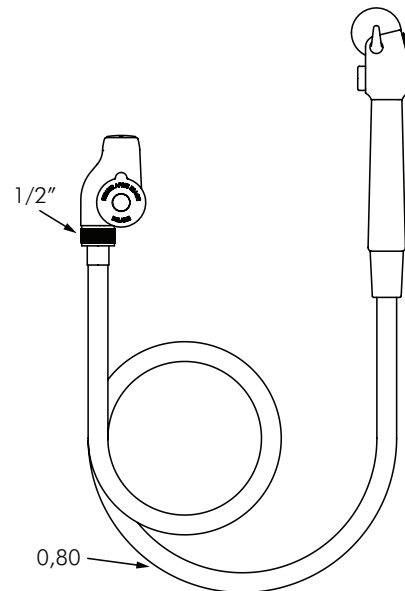

DED275058
PUSH BUTTON
BED PAN CLEANER WITH STOPCOCK

DELABIE

DESCRIPTION

DELABIE DED275058 is a bed pan cleaner with stopcock. Used for cleaning bed pans, basins, toilets, sluices, etc. with push button hand spray. Operating pressure is 100-500kPa, 300kPa is recommended. Supplied with white, opaque reinforced PVC flexible hose F1/2" L.0.8m and non-return valve.

INSTALLATION

- M1/2" right angle water connections.
- White wall mounted hook with screw.
- Instant shut off when hand spray released.
- For tempered or cold water supply.
- Maximum Hot water temperature 55°C.

MODELS

DED275058 - Bed pan cleaner with push button hand spray.