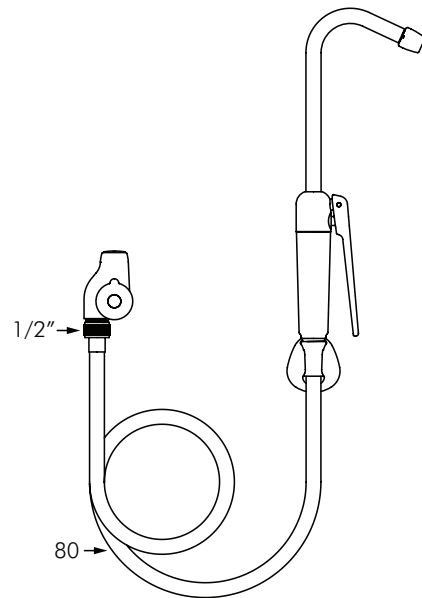

## DED275065

HYGIENA

BED PAN CLEANER WITH STOPCOCK

### DESCRIPTION

DELABIE DED275065 is a bed pan cleaner with stopcock. Used for cleaning bed pans, basins, toilets, sluices, etc. with hygiena hand spray with removable nozzle at 30° angle. Operating pressure is 100-500kPa, 300kPa is recommended. Supplied with white, opaque reinforced PVC flexible hose F1/2" L.0.8m and non-return valve.

### INSTALLATION

- M1/2" right angle water connections.
- White wall mounted hook with screw.
- Instant shut off when hand spray released.
- For tempered or cold water supply.
- Maximum Hot water temperature 55°C.

### MODELS

DED275065 - Bed pan cleaner with hygiena hand spray.