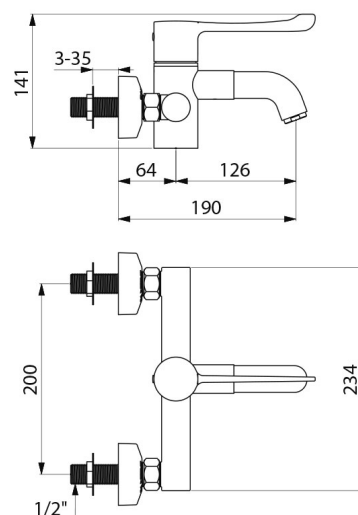

DEH9614P
SECURITHERM BIOCLIP
THERMOSTATIC BASIN MIXER

DELABIE

DESCRIPTION

DELABIE DEH9614P Securitherm is a wall mounted thermostatic single control basin mixer with smooth interior and Bioclip removable spout. Securitherm thermostatic mixer taps ensures immediate hot water shut off if the cold water supply fails. If the hot water fails the mixer also shuts off. Securitouch thermal insulation prevents burns to the user. The BIOCLIP spout can be removed entirely from the tap body allowing for curative or preventative cleaning/disinfection to eliminate Biofilm and bacteria. Straight spout L.200mm with hygienic flow straightener for no impurity retention. Mixers with smooth interiors have 14x less Biofilm contamination than mixers with standard rough interiors. Flow rate limited to 7L/min at 300kPa. Operating pressure is 100-500kPa, 300kPa is recommended. Easy to use hygienic control lever L.146mm. Temperature is limited to 40°C but is adjustable by the installer to the buildings' required maximum temperature.

Supplied with 2x M1/2" in-line stop/purge wall connectors. Also available with longer spout L.252mm (see models). Spout can also be replaced with a BIOFIL filter (see separate BIOFIL literature).

INSTALLATION

- Wall mounted 200mm centres with M1/2" in-line stop/purge wall connectors.
- Spout can be removed entirely from the tap body for curative or preventative measures in healthcare facilities.
- Flow rate limited to 7L/min at 300kPa.
- Anti-scalding failsafe, Hot water shuts off immediately if cold water fails.
- Temperature limit set to maximum 40°C (is adjustable by installer).
- Minimum 15°C difference between HW and MW.
- Maximum 15% pressure differential between HW and CW.
- Thermal & chemical shocks are possible with this mixer tap.

MODELS

1. **DEH9614P** - Standard model 7L/min supplied with 2x chrome plated stainless steel spouts L.200mm.
2. **DEH9614P-5** - As above but 5 star
3. **DEH9614P-SP** - Same as standard model but supplied with 2x chrome plated stainless steel spouts L.252mm
4. **DEH9614P-SP-5** - As above but 5 star