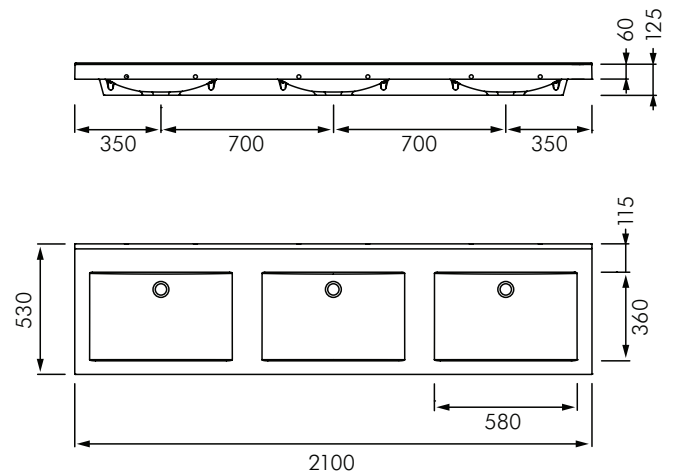

FR-ANMW430 QUADRO TRIPLE WASHBASIN

DESCRIPTION

Franke Quadro triple washbasin, made of MIRANIT resin-bonded mineral material with smooth, pore-free surface (temperature resistant up to 80°C), with three seamless, rectangular bowls, without overflow. Integral back panel with integrated brackets and holes for fixing. Rear contoured edge. Three-sided apron. Mounting material included (hanger bolts and dowels). Finished in Alpine white colour. Washbasin dimensions 2100 x 60 x 530 (W x H x D), bowl dimensions 580 x 40/90 x 360 (W x H x D).

Available without tapholes or with tapholes (see models).

MODELS

- FR-ANMW430 - Triple bowl washbasin without tapholes.
- FR-ANMW431 - Triple bowl washbasin with tapholes.

Auckland (Head Office)

20 Carr Rd, Three Kings
Auckland 1042
P: 09 624 1115
F: 09 624 1110
E: sales@macdonaldindustries.co.nz