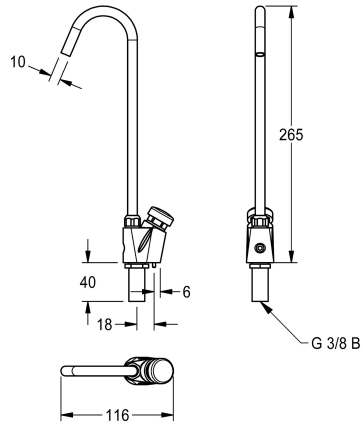

KWC

ANIMA bottle filler tap

Modell-Linie: ANIMA | ANMX-BT

Drinking fountains | Complementary parts water dispensers

KWC-No.

213.0654.086

Bottle filler tap

ANIMA bottle filler tap for drinking fountains made of stainless steel or resin-bonded mineral MIRANIT, with push button, chrome-plated

brass housing with anti-twist protection, G 3/8 B connection.