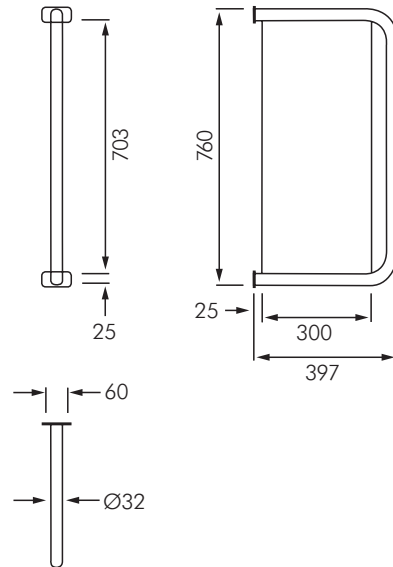

FR-CMPX560 STAINLESS STEEL URINAL DIVIDER

DESCRIPTION

Urinal divider for wall mounting, stainless steel, surface satin finished, material thickness 1.5 mm, 32 mm pipe diameter, with two stainless steel covers for hidden mounting, included screws and dowels.

397D x 760H x 60Wmm

MODELS

CMPX560 - Standard model as shown.