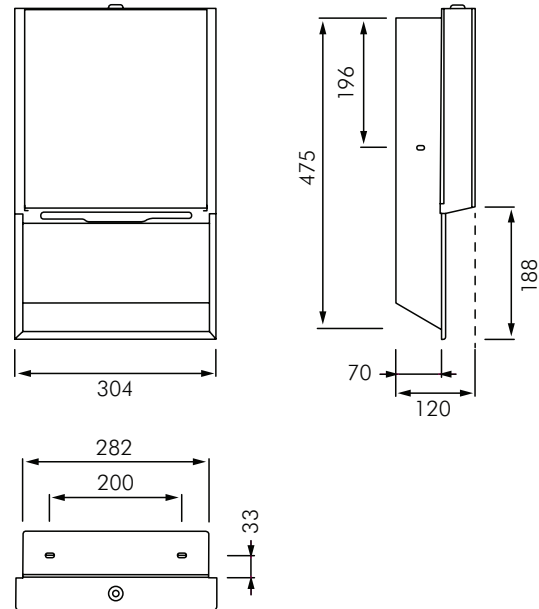

FR-EXOS600E

EXOS RECESSED PAPER TOWEL DISPENSER

DESCRIPTION

Franke EXOS600E paper towel dispenser is for recessed mounting into the wall. Depending on the interior design and the colour scheme, this model is available in three new front panel options; stainless steel with satin finish, white safety glass, and black safety glass. The casing has Franke InoxPlus surface refinement for the reduction of finger marks and better cleaning characteristics (easy to clean). Material thickness is 1.2 mm, with an inspection window on side to avoid running out of paper, capacity 300 - 400 pieces of Z-folded paper, and includes the mounting materials. Dimensions: 304 x 500 x 120 mm (W x H x D).