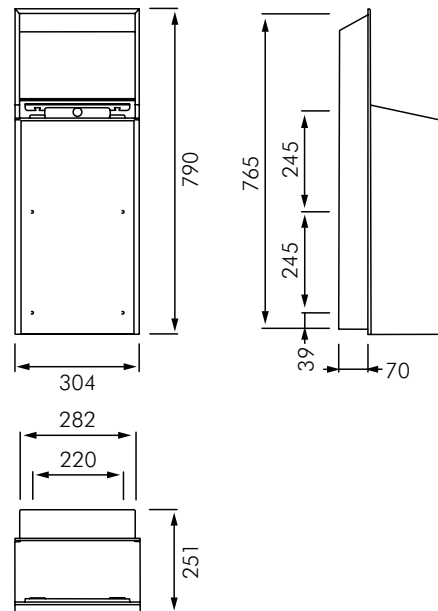

### DESCRIPTION

Franke FR-EXOS605E waste bin is for recessed wall mounting. Depending on the interior design and the colour scheme, this model is available in three new front panel options; stainless steel with satin finish, white safety glass, and black safety glass. The casing has Franke InoxPlus surface refinement for the reduction of finger marks and better cleaning characteristics (easy to clean). Material thickness is 1.2 mm, capacity approximate 30 litres, integrated bag holder, and includes the mounting materials. Dimensions: 304 x 790 x 251 mm (W x H x D).