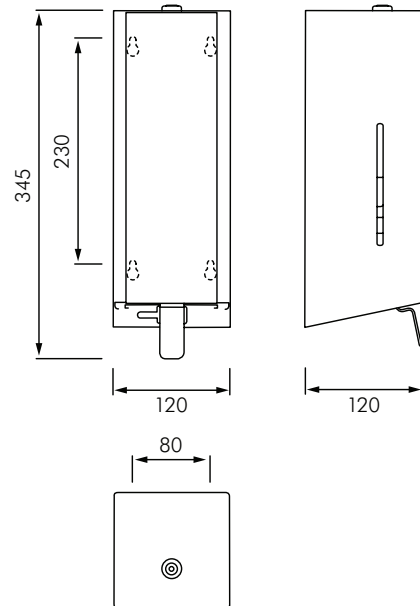

### DESCRIPTION

Franke EXOS618 soap dispenser is for wall mounting. Depending on the interior design and the colour scheme, this model is available in three new front panel options; stainless steel with satin finish, white safety glass, and black safety glass. The casing has Franke InoxPlus surface refinement for the reduction of finger marks and better cleaning characteristics (easy to clean). Material thickness is 1.2 mm, inspection window on side, suitable for liquid soap and lotions, 800 ml refill tank, with stainless steel push lever, easy to refill with soap tank on front panel, includes mounting materials. Dimensions: 120 x 326 x 120 mm (W x H x D).