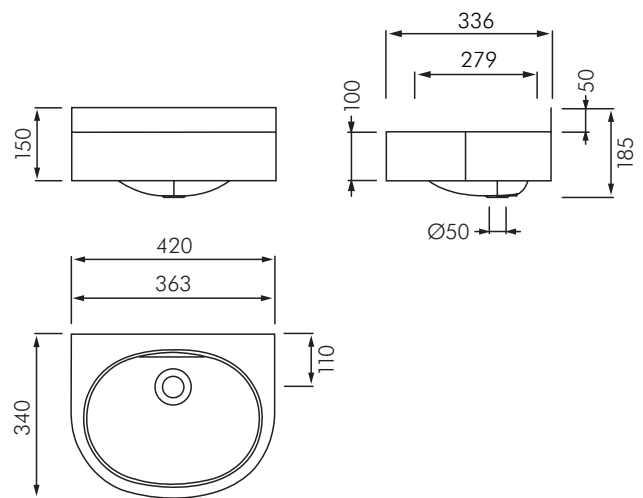

FR-OVALA STAINLESS STEEL WASH BASIN

DESCRIPTION

KWC FRANKE FR-OVALA wash hand basin is a satin finish Type 304 stainless steel basin suitable for use in vandal prone areas such as public toilets and schools.

The FR-OVALA basin is wall mounted with fixing through the rear of the basin using coach screws or similar to suit the wall structure.

Size: 420x340x185mm WHD.

MODELS

FR-OVALA - Standard basin. Trap not included.