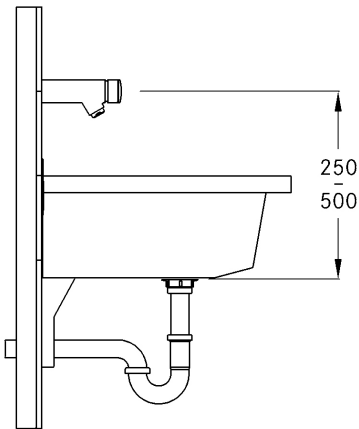

FR-PL6T/ FR-PL12T / FR-PL18T
PLANOX STAINLESS STEEL
WASHTROUGH - WITH TAP LEDGE

PL6T

PL12T

PL18T

**INSTALLATION AND
OPERATING INSTRUCTIONS**

IMPORTANT NOTES

Screws delivered with the product are adequate for concrete walls. For other kind of walls, please chose the adequate fixing material.