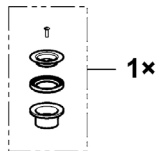

FR-PL6T/ FR-PL12T / FR-PL18T
PLANOX STAINLESS STEEL
WASHTROUGH - WITH TAP LEDGE

PL6T

PL12T

PL18T

**INSTALLATION AND
OPERATING INSTRUCTIONS**

IMPORTANT NOTES

Screws delivered with the product are adequate for concrete walls. For other kind of walls, please chose the adequate fixing material.