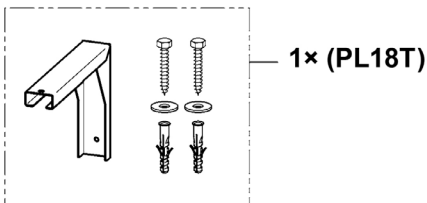

FR-PL6T/ FR-PL12T / FR-PL18T
PLANOX STAINLESS STEEL
WASHTROUGH - WITH TAP LEDGE

PL6T

PL12T

PL18T

**INSTALLATION AND
OPERATING INSTRUCTIONS**

IMPORTANT NOTES

Screws delivered with the product are adequate for concrete walls. For other kind of walls, please chose the adequate fixing material.