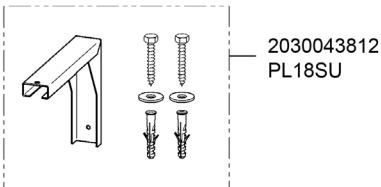

SPARE PARTS