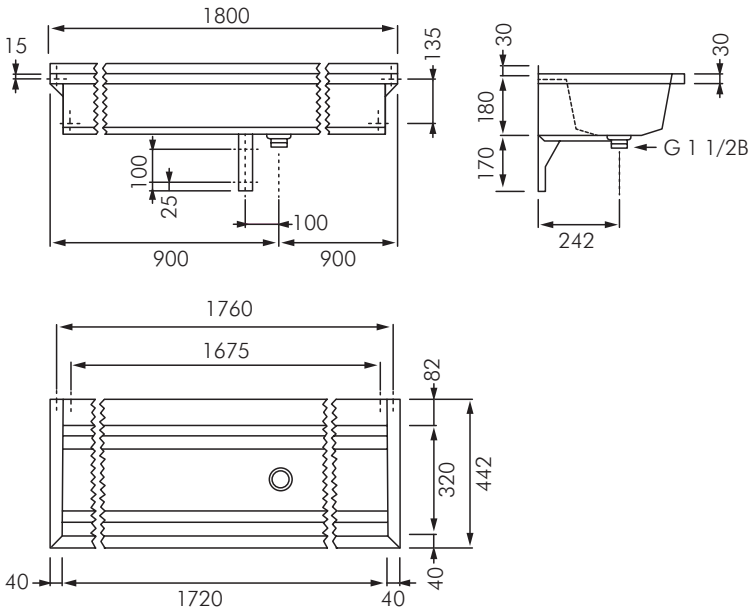

FR-PL6T/ FR-PL12T / FR-PL18T
PLANOX STAINLESS STEEL
WASHTROUGH - WITH TAP LEDGE

PL6T

PL12T

PL18T

**INSTALLATION AND
OPERATING INSTRUCTIONS**

IMPORTANT NOTES

Screws delivered with the product are adequate for concrete walls. For other kind of walls, please chose the adequate fixing material.