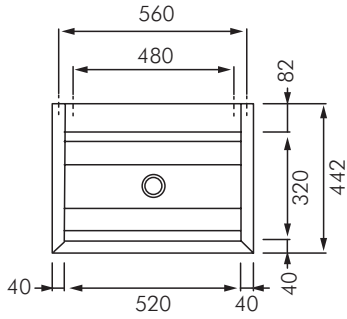

FR-PL6T/ FR-PL12T / FR-PL18T
PLANOX STAINLESS STEEL
WASHTROUGH - WITH TAP LEDGE

PL6T

PL12T

PL18T

**INSTALLATION AND
OPERATING INSTRUCTIONS**

IMPORTANT NOTES

Screws delivered with the product are adequate for concrete walls. For other kind of walls, please chose the adequate fixing material.