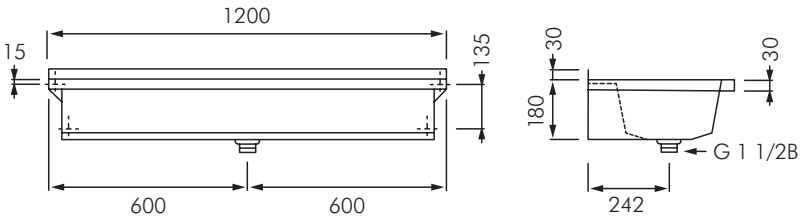

FR-PL6T/ FR-PL12T / FR-PL18T
PLANOX STAINLESS STEEL
WASHTROUGH - WITH TAP LEDGE

PL6T

PL12T

PL18T

**INSTALLATION AND
OPERATING INSTRUCTIONS**

IMPORTANT NOTES

Screws delivered with the product are adequate for concrete walls. For other kind of walls, please chose the adequate fixing material.