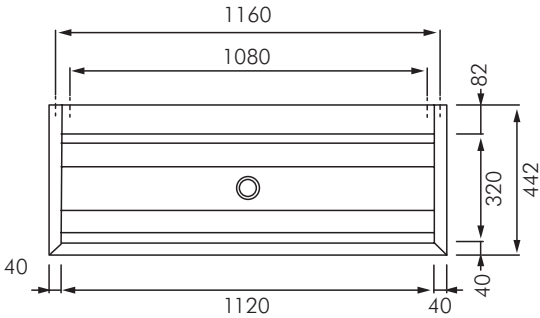

FR-PL6T/ FR-PL12T / FR-PL18T
PLANOX STAINLESS STEEL
WASHTROUGH - WITH TAP LEDGE

PL6T

PL12T

PL18T

**INSTALLATION AND
OPERATING INSTRUCTIONS**

IMPORTANT NOTES

Screws delivered with the product are adequate for concrete walls. For other kind of walls, please chose the adequate fixing material.