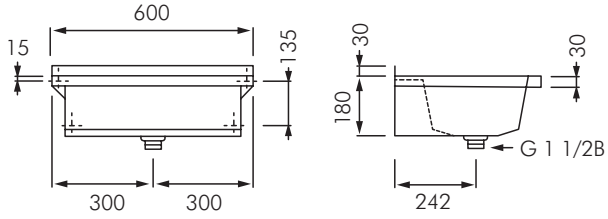

FR-PL6T/ FR-PL12T / FR-PL18T
PLANOX STAINLESS STEEL
WASHTROUGH - WITH TAP LEDGE

PL6T

PL12T

PL18T

**INSTALLATION AND
OPERATING INSTRUCTIONS**

IMPORTANT NOTES

Screws delivered with the product are adequate for concrete walls. For other kind of walls, please chose the adequate fixing material.