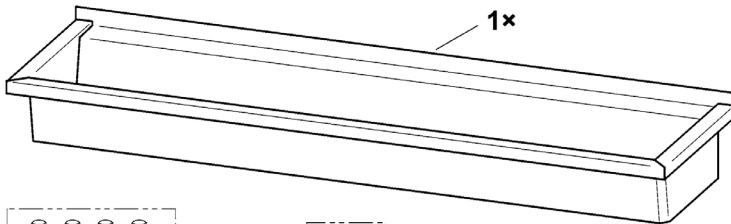

FR-PL6T/ FR-PL12T / FR-PL18T
PLANOX STAINLESS STEEL
WASHTROUGH - WITH TAP LEDGE

PL6T

PL12T

PL18T

**INSTALLATION AND
OPERATING INSTRUCTIONS**

IMPORTANT NOTES

Screws delivered with the product are adequate for concrete walls. For other kind of walls, please chose the adequate fixing material.