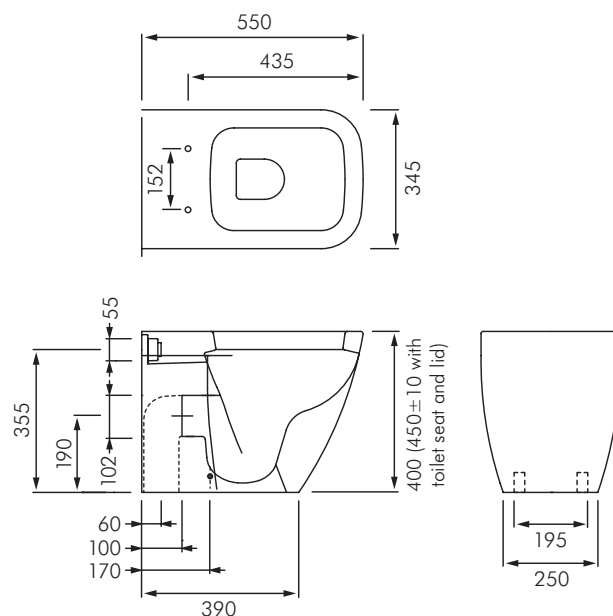

RA-CA1114

CAROLINE WALL FACED TOILET PAN

RAK
CERAMICS

DESCRIPTION

The Caroline toilet range adds a touch of serenity to the bathroom. This spacious bathroom range is European designed and is easy to clean.

Caroline is available in wall faced toilet suite or wall faced toilet pan (as shown) formats.

Colour: Alpine white only.

Trap type: P-trap or S-trap outlet connections.

Inlet: Ø55mm inlet connection.

Fixing: FS37V Floor fixing kit included.

Seat: Caroline urea soft-close toilet seat and lid.

Dimensions: All dimensions in mm. Tolerance $\pm 5\%$ for below 200mm and $\pm 3\%$ above 200mm.

Flushing: Refer separate literature for our Zurn flushing valves and Wisa inwall cisterns.

MODELS

RA-CA1114P - RAK Caroline wall faced toilet pan P-trap complete with soft-close toilet seat and lid.

RA-CA1114S - RAK Caroline wall faced toilet pan S-trap complete with soft-close toilet seat and lid.