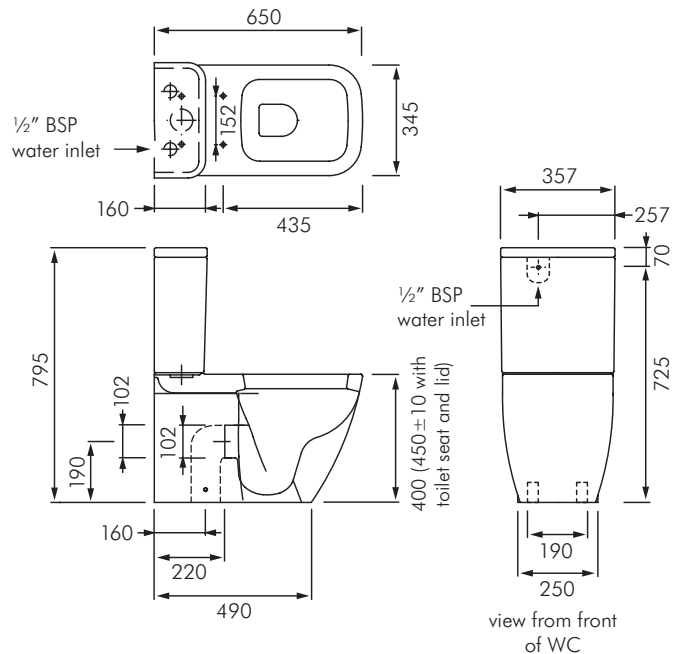

RA-CA1214
CAROLINE WALL FACED TOILET SUITE

RAK
CERAMICS

DESCRIPTION

The Caroline toilet range adds a touch of serenity to the bathroom. This spacious bathroom suite is European designed and is easy to clean.

Caroline is available in wall faced toilet suite (as shown) or wall faced toilet pan formats.

Colour: Alpine white only.

Trap: P-trap or S-trap outlet connections.

Cistern: 4.5/3L dual flush, fitted directly to toilet pan with concealed fixings.

Inlet: 1/2" BSP concealed back inlet connection (remote isolation valve included).

Water pressure range: 10-1,000kPa (50-500kPa recommended).

Fixing: FS37V floor fixing kit included.

Seat: Caroline urea soft-close toilet seat and lid.

Dimensions: All dimensions in mm. Tolerance $\pm 5\%$ for below 200mm and $\pm 3\%$ above 200mm.

MODELS

RA-CA1214P - RAK Caroline wall faced toilet suite P-trap complete with soft-close toilet seat and lid.

RA-CA1214S - RAK Caroline wall faced toilet suite S-trap complete with soft-close toilet seat and lid.