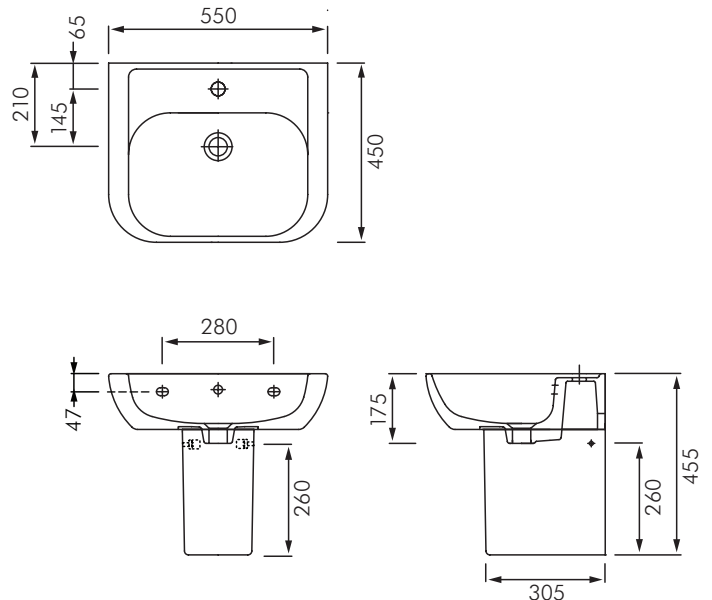

RA-CA2111HP55

CAROLINE 550 WALL HUNG BASIN AND SHROUD

RAK
CERAMICS

DESCRIPTION

The Caroline basin range adds a touch of serenity to the bathroom, having a spacious, European design. The Caroline 550 wall hung basin comes standard with shroud to cover the pipe connections from sight and for safety from tampering.

Caroline is available in semi recessed basin and wall hung basin with shroud (as shown) formats.

Colour: Alpine white only.

Tap holes: 1 tap hole.

Waste outlet: For 32mm overflow waste (not included). Refer separate literature for waste options.

Basin size: 550x450mm.

Overflow: With overflow only.

Fixing: FS31 and FS37UK wall fixing kits for basin and shroud included.

Dimensions: All dimensions in mm. Tolerance $\pm 5\%$ for below 200mm and $\pm 3\%$ above 200mm.

MODELS

RA-CA2111HP55 - RAK Caroline 550 wall hung basin & shroud with overflow, 1 tap hole.

RA-CA211155 - RAK Caroline 550 wall hung basin without shroud, with overflow, 1 tap hole.