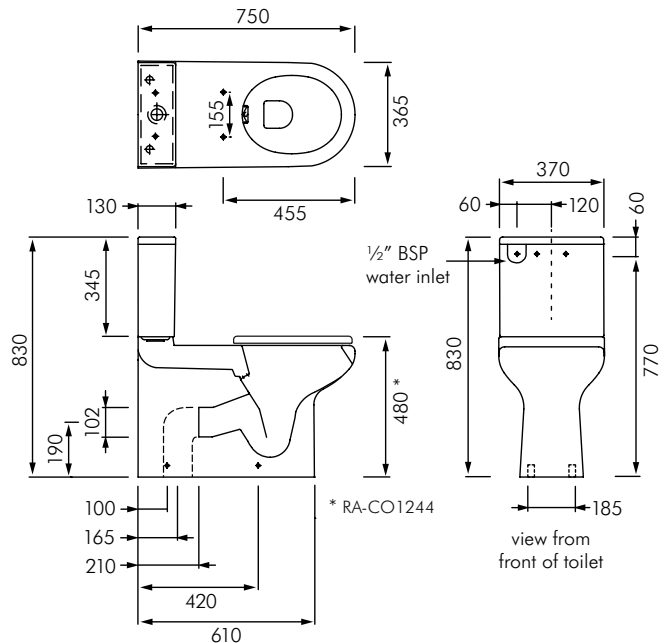

**RA-CO1244X-XX**

COMPACT ACCESSIBLE WALL FACED TOILET SUITE WITH  
RAISED BUTTON

**DESCRIPTION**

The Compact accessible toilet range has been created to provide comfortable convenience to people with additional needs. Apart from its broad dimensions, Compact accessible toilets also come standard with Rimless technology which delivers the ultimate in hygienic flushing. Rimless technology ensures water is fully projected around the front of the toilet pan giving a completely clean flush. Rimless flushing makes it easier to clean and reduces bacteria and dirt by more than 90%.

When used with the soft close seat and lid, the Compact suite meets the requirements of AS1428.1:2009 as being suitable for use in disabled bathrooms.

Compact accessible is available in wall faced toilet suite (as shown), wall faced toilet pan or wall hung toilet pan formats.

**Colour:** Alpine white only.

**Trap type:** P-trap or S-trap outlet connections.

**Cistern:** 6/3L dual flush, fitted directly to toilet pan with concealed fixings.

**Inlet:** 1/2" BSP concealed back inlet connection (remote isolation valve included).

**Water pressure range:** 10-1000kPa (50-500kPa recommended).

**Fixing:** FS37UK floor fixing kit included (x2).

**Dimensions:** All dimensions in mm. Tolerance  $\pm 5\%$  for below 200mm and  $\pm 3\%$  above 200mm.