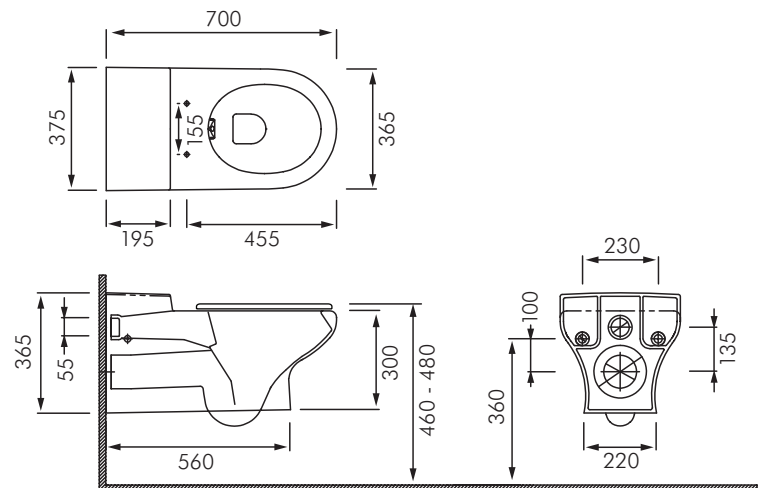

RA-CO1345

COMPACT ACCESSIBLE WALL HUNG TOILET PAN

RAK
CERAMICS

DESCRIPTION

The Compact accessible toilet range has been created to provide comfortable convenience to people with additional needs. Apart from its broad dimensions, Compact accessible toilets come with Rimless technology which delivers the ultimate in hygienic bathrooms. Rimless technology ensures water is fully projected around the front of the toilet pan giving a completely clean flush. Rimless flushing makes it easier to clean and reduces bacteria and dirt by more than 90%.

Compact accessible is available in wall faced toilet suite, wall faced toilet pan or wall hung toilet pan (as shown) format.

Note: There is 10mm difference in height between the RA-CO1344 and RA-CO1345. The inwall support bracket should be adjusted to ensure the WC height meets the appropriate Standard.

Colour: Alpine white only.

Trap type: P-trap outlet connection.

Inlet: Ø55mm inlet connection.

Fixing: GL08K fixing kit. (Fixed to wall using RAK inwall bracket model RA-WHB-ACC when using Zurn flush valve or Wisa inwall frame when using Wisa inwall cistern, order separately).

Seat: Compact urea soft-close toilet seat & lid, also available with toilet seat without lid.

Dimensions: All dimensions in mm. Tolerance $\pm 5\%$ for below 200mm and $\pm 3\%$ above 200mm.

Flushing: Refer separate literature for our Zurn flushing valves and Wisa inwall cisterns.

MODELS

RA-CO1344 - RAK Compact accessible wall hung toilet pan P-trap complete with soft-close toilet seat & lid.

RA-CO1345 - RAK Compact accessible wall hung toilet pan P-trap complete with care toilet seat (no lid).

RA-WHB-UNI - RAK inwall bracket to suit accessible wall hung toilet pan.

Optional extra: For a back rest offering extra comfort, refer Delabie DE510629 in separate literature.