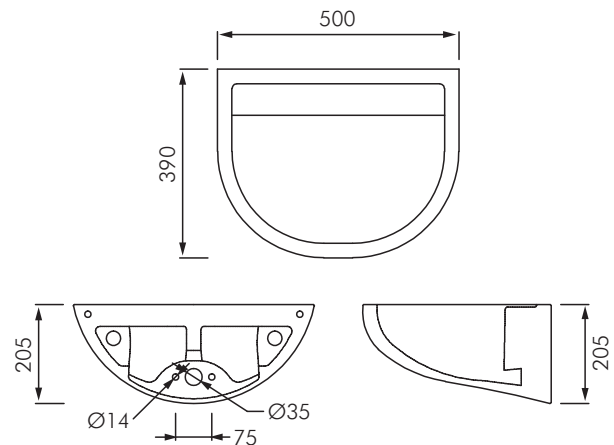

### DESCRIPTION

The Compact medical basin range have slender dimensions and suit healthcare facilities where no overflow is required and comes in options with or without tap hole.

The Compact Horizontal outlet basin is the ultimate in basin hygiene as the waste has no stagnant water and with the added advantage of concealing the waste pipe & fixings.

Compact Horizontal is only available in 500mm size but other bottom outlet medical basins are available in 450mm, 500mm, and 550mm widths. A 510mm Integrated trap basin is also available with single tap hole.

**Colour:** Alpine white only.

**Tap holes:** No tap hole, 1 tap hole.

**Waste outlet:** For inwall or duct trap (not included). Refer separate literature for waste and trap options.

**Basin size:** Compact Horizontal Basin: 500 x 390mm

**Overflow:** No overflow only.

**Fixing:** RA-CO-HOKIT included.

**Dimensions:** All dimensions in mm. Tolerance  $\pm 5\%$  for below 200mm and  $\pm 3\%$  above 200mm.