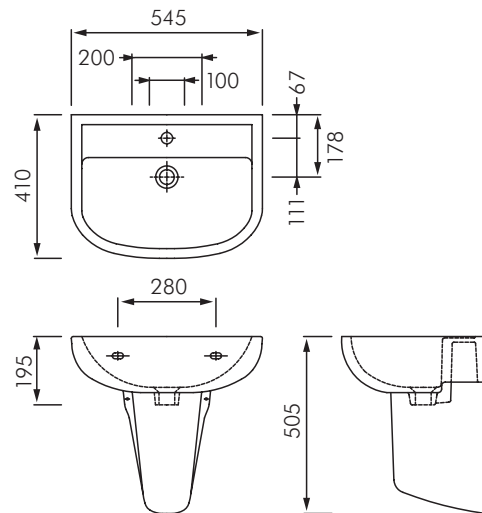

RA-CO2100HP55

COMPACT MEDICAL WALL HUNG BASIN

RAK
CERAMICS

DESCRIPTION

The Compact medical basin range have slender dimensions and suit healthcare facilities where no overflow is required and comes in options with or without tap hole. The Horizontal outlet basin is the ultimate in basin hygiene as the waste has no stagnant water and with the added advantage of concealing the waste pipe & fixings.

Compact medical is available in 450mm, 500mm, 550mm basins, 380mm and 500mm horizontal basins, and 510mm Integrated trap basin formats, all available with or without tap hole.

Colour: Alpine white only.

Tap holes: No tap hole, 1 tap hole.

Waste outlet: For 32mm waste (not included). Refer separate literature for waste and trap options.

Basin size: 545 x 410mm.

Overflow: No overflow only.

Fixing: FS31SL wall fixing kit included.

Dimensions: All dimensions in mm. Tolerance $\pm 5\%$ for below 200mm and $\pm 3\%$ above 200mm.

MODELS

RA-CO2100HP55 - RAK Compact 550 wall hung basin without overflow, no tap hole.

RA-CO2110HP55 - RAK Compact 550 wall hung basin without overflow, 1 tap hole.