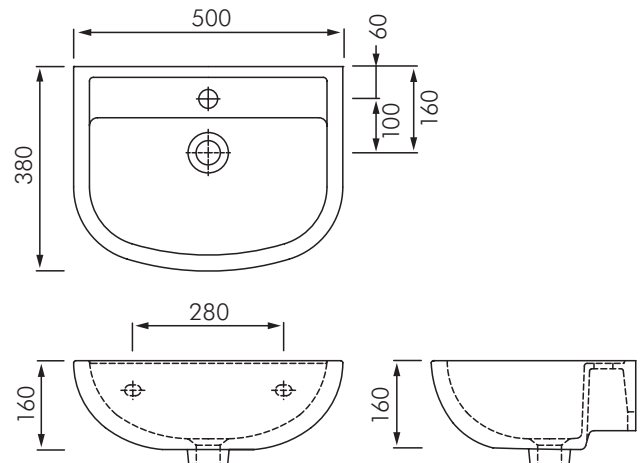

RA-CO211050 COMPACT 500 WALL HUNG BASIN

RAK
CERAMICS

DESCRIPTION

The Compact basin range have slender dimensions and are perfectly suited to smaller bathrooms. The Compact 500 wall hung basin suits healthcare facilities where no overflow is required and comes in options with or without tap hole.

Compact is available in semi recessed basin, wall hung 450 basin, wall hung 500 basin (as shown), integrated trap basin, slim basin and corner basin formats.

Colour: Alpine white only.

Tap holes: No tap hole, 1 tap hole.

Waste outlet: For 32mm waste (not included). Refer separate literature for waste and trap options.

Basin size : 500 x 380mm.

Overflow: No overflow only.

Fixing: FS31SL wall fixing kit included.

Dimensions: All dimensions in mm. Tolerance $\pm 5\%$ for below 200mm and $\pm 3\%$ above 200mm.