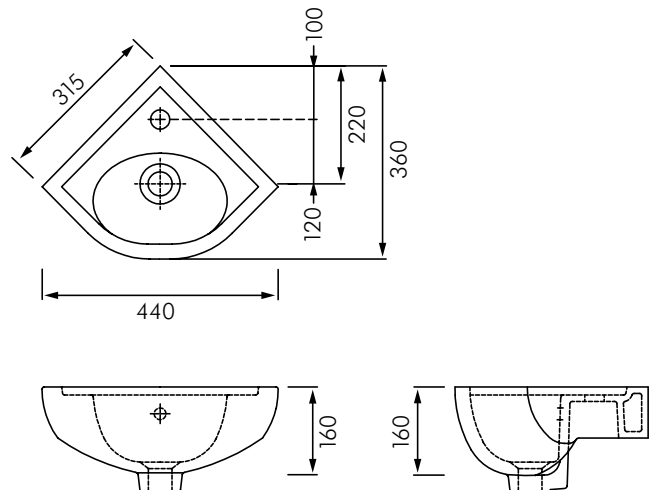

RA-CO2111CR

COMPACT CORNER WALL HUNG BASIN

RAK
CERAMICS

DESCRIPTION

The Compact basin range have slender dimensions and are perfectly suited to smaller bathrooms. The Compact Corner basin is ideal for small bathrooms to maximise the floor area.

Compact is available in semi recessed basin, wall hung 450 basin, wall hung 500 basin, integrated trap basin, slim basin and corner basin (as shown) formats.

Colour: Alpine white only.

Tap holes: 1 tap hole.

Waste outlet: For 32mm overflow waste (not included). Refer separate literature for waste and trap options.

Basin size: 360x315mm.

Overflow: With overflow only.

Fixing: RA-OC37-TBKT wall fixing kit included.

Dimensions: All dimensions in mm. Tolerance $\pm 5\%$ for below 200mm and $\pm 3\%$ above 200mm.

MODELS

RA-CO2111CR - RAK Compact Corner wall hung basin with overflow, 1 tap hole.