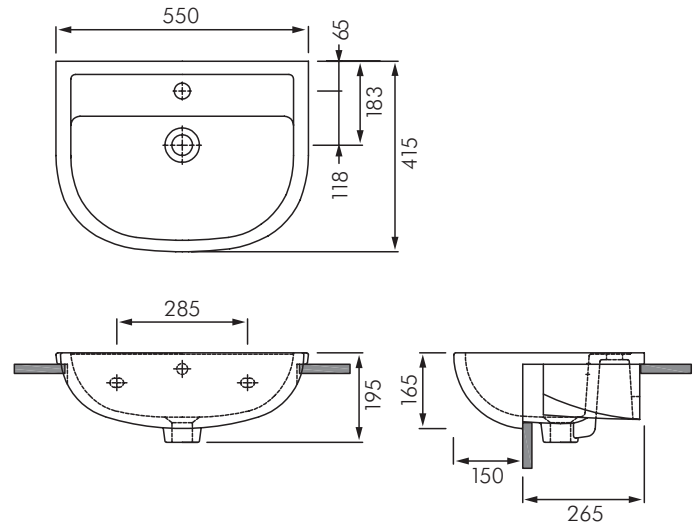

RA-CO221155

COMPACT 550 SEMI RECESSED BASIN

RAK
CERAMICS

DESCRIPTION

The Compact basin range have slender dimensions and are perfectly suited to smaller bathrooms.

Compact is available in semi recessed basin (as shown), wall hung 450 basin, wall hung 500 basin, integrated trap basin, slim basin and corner basin formats.

Colour: Alpine white only.

Tap holes: 1 tap hole.

Waste outlet: For 32mm overflow waste (not included). Refer separate literature for waste options.

Basin size: 550x415mm.

Overflow: With overflow only.

Fixing: FS31 fixing kit included.

Template: Cutting template included.

Dimensions: All dimensions in mm. Tolerance $\pm 5\%$ for below 200mm and $\pm 3\%$ above 200mm.

MODELS

RA-CO221155 - RAK Compact 550 semi recessed basin with overflow, 1 tap hole.