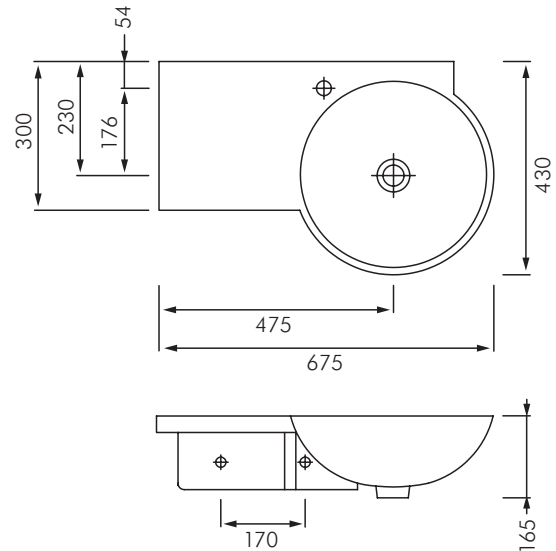

Left hand shelf

Right hand shelf