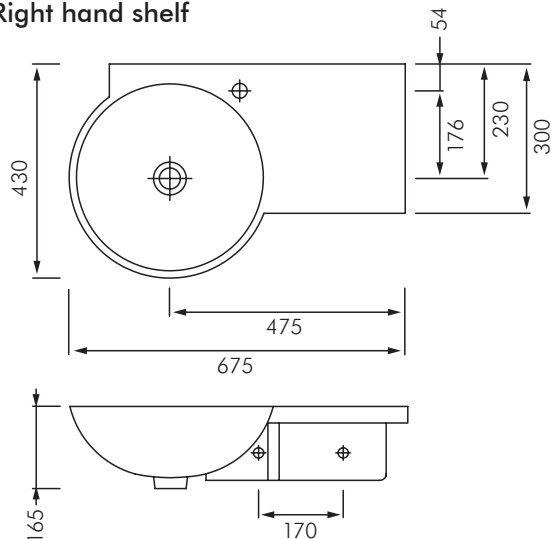

## GINA SHELF WALL HUNG BASIN

**RAK**  
 CERAMICS

Left hand shelf

Right hand shelf

### DESCRIPTION

The Gina Shelf wall hung basin has an integrated shelf for storage on the left or right hand side. The Gina Shelf is a good option for any bathroom where space is limited or extra storage space is required.

**Colour:** Alpine white only.

**Tap holes:** 1 tap hole.

**Waste outlet:** For 32mm waste (not included). Refer separate literature for waste and trap options.

**Basin size:** 675x430mm.

**Overflow:** No overflow only.