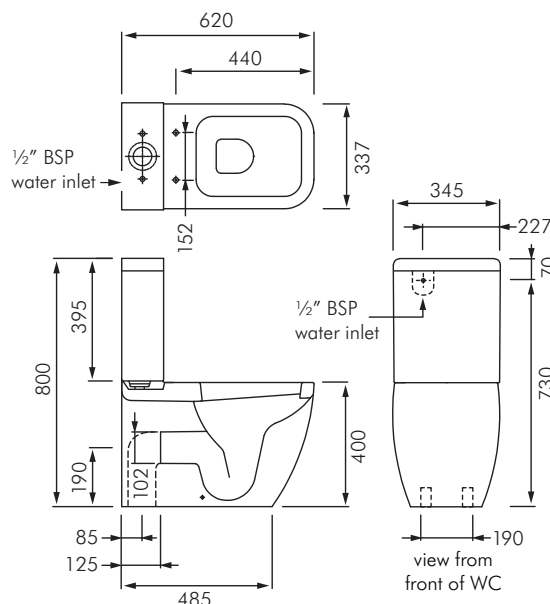

#### DESCRIPTION

The Metropolitan toilet range has a uniquely designed shape giving a touch of finesse to the bathroom.

Metropolitan Deluxe is available in wall faced toilet suite (as shown) wall hung toilet pan, and wall faced toilet pan formats.

**Colour:** Alpine white only.

**Trap type:** P-trap or S-trap outlet connections.

**Inlet:** 1/2" BSP concealed back inlet connection (remote isolation valve included.)

**Water pressure range:** 10-1000kPa (50-500kPa recommended).

**Fixing:** FS37UKL floor fixing kit included.

**Cistern:** 4.5/3L dual flush, fitted directly to toilet pan with concealed fixings.

**Seat:** Metropolitan urea soft-close toilet seat and lid.

**Dimensions:** All dimensions in mm. Tolerance  $\pm 5\%$  for below 200mm and  $\pm 3\%$  above 200mm.

#### MODELS

**RA-ME1214P** - RAK Metropolitan wall faced toilet suite P-trap complete with soft-close toilet seat and lid.

**RA-ME1214S** - RAK Metropolitan wall faced toilet suite S-trap complete with soft-close toilet seat and lid.