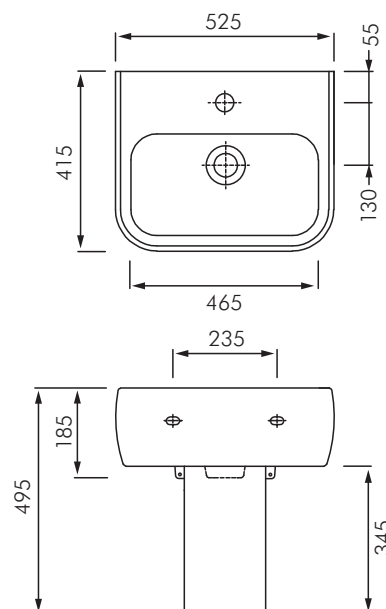

RA-ME2111HP52

METROPOLITAN WALL HUNG BASIN AND SHROUD

RAK
CERAMICS

DESCRIPTION

The Metropolitan wall hung basin has a uniquely designed shape giving a touch of finesse to the bathroom. The Metropolitan wall hung basin comes standard with shroud to cover the pipe connections from sight and for safety from tampering.

Colour: Alpine white only.

Tap holes: 1 tap hole.

Waste outlet: For 32mm overflow waste (not included). Refer separate literature for waste options.

Basin size: 525 x 415mm.

Overflow: With overflow only.

Fixing: FS31 and FS37UK wall fixing kits for basin and shroud included.

Dimensions: All dimensions in mm. Tolerance $\pm 5\%$ for below 200mm and $\pm 3\%$ above 200mm.

MODELS

RA-ME2111HP52 - RAK Metropolitan wall hung basin & shroud with overflow, 1 tap hole.

RA-ME211152 - RAK Metropolitan wall hung basin, less shroud with overflow, 1 tap hole.