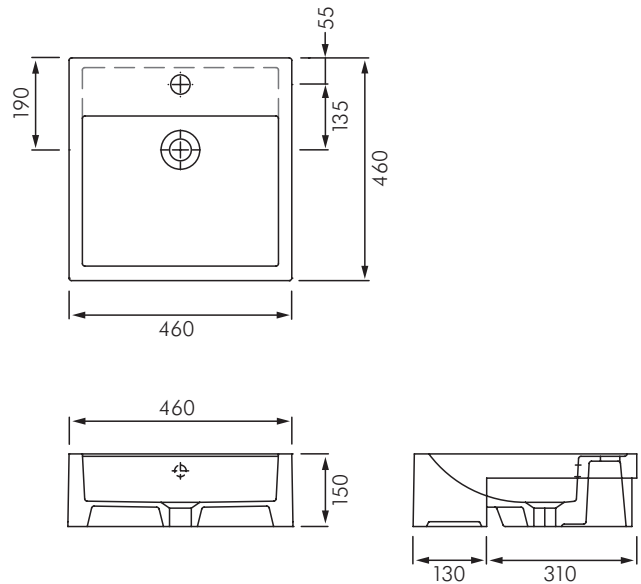

RA-NO2211

NOVA SEMI RECESSED BASIN

DESCRIPTION

The Nova semi recessed basin offers a quality square shaped design to suit any application.

Nova is available in semi recessed basin (as shown) and table top basin formats.

Colour: Alpine white only.

Tap holes: 1 tap hole.

Waste outlet: For 32mm overflow waste (not included). Refer separate literature for waste options.

Basin size: 460x460mm.

Overflow: With overflow only.

Fixing: FS31 fixing kit included.

Template: Cutting template included.

Dimensions: All dimensions in mm. Tolerance $\pm 5\%$ for below 200mm and $\pm 3\%$ above 200mm.

MODELS

RA-NO2211 - RAK Nova semi recessed basin with overflow, 1 tap hole.