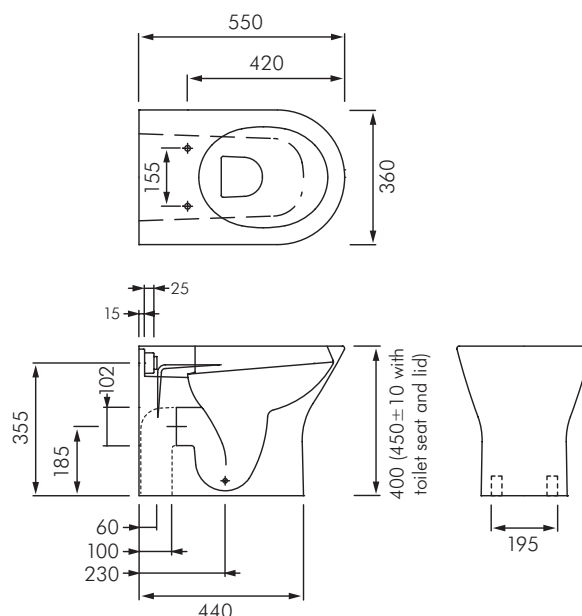

RA-RE1124

RESORT RIMLESS WALL FACED TOILET PAN

RAK
 CERAMICS

DESCRIPTION

Resort toilet range combines aesthetics and practicality in an elegant manner while its compact form uses space economically, making the bathroom area feel luxuriously spacious.

The Resort bathroom suite comes standard with Rimless technology which delivers the ultimate in hygienic bathroom suites. Rimless technology ensures water is fully projected around the front of the toilet pan giving a completely clean flush. Rimless flushing makes it easier to clean and reduces bacteria and dirt by more than 90%.

Colour: Alpine white only.

Trap type: P-trap or S-trap outlet connections.

Inlet: Ø55mm inlet connection.

Fixing: FS37UK Floor fixing kit included.

Seat: Resort urea quick-release soft-close toilet seat and lid. Also available without lid.

Dimensions: All dimensions in mm. Tolerance $\pm 5\%$ for below 200mm and $\pm 3\%$ above 200mm.

Flushing: Refer separate literature for our Zurn flushing valves and Wisa inwall cisterns.

MODELS

RA-RE1124P - RAK Resort wall faced toilet pan P-trap complete with quick-release soft-close seat and lid.