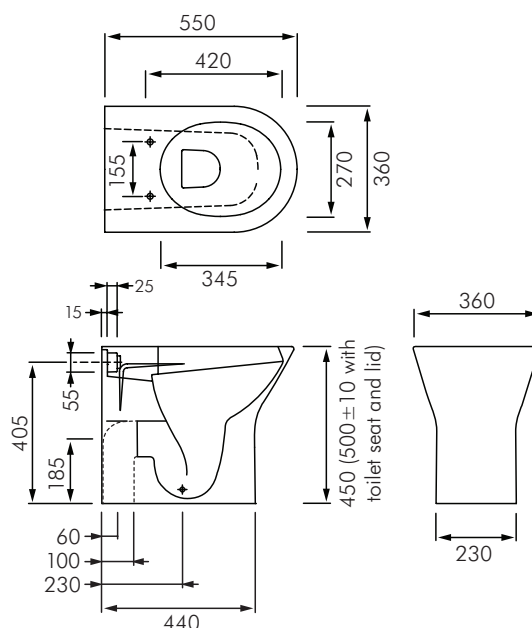

RA-RE1174

RESORT RIMLESS COMFORT HEIGHT WALL FACED TOILET PAN

RAK
 CERAMICS

DESCRIPTION

Resort toilet range combines aesthetics and practicality in an elegant manner while its compact form uses space economically, making the bathroom area feel luxuriously spacious.

Colour: Alpine white only.

Trap type: P-trap or S-trap outlet connections.

Inlet: Ø55mm inlet connection.

Fixing: FS37UK Floor fixing kit included.

Seat: Resort urea quick-release soft-close toilet seat and lid. Also available without lid.

Dimensions: All dimensions in mm. Tolerance $\pm 5\%$ for below 200mm and $\pm 3\%$ above 200mm.

Flushing: Refer separate literature for our Zurn flushing valves and Wisa inwall cisterns.

MODELS

RA-RE1174P - RAK Resort comfort height wall faced toilet pan P-trap complete with quick-release soft-close seat and lid.

RA-RE1174S - RAK Resort comfort height wall faced toilet pan S-trap complete with quick-release soft-close seat and lid.