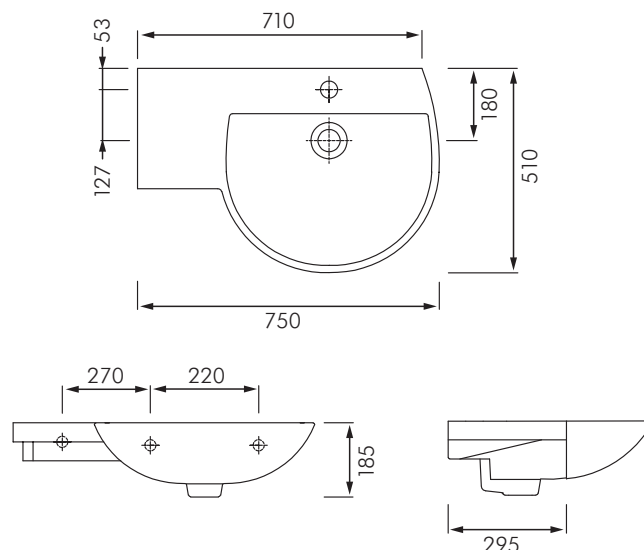

## RESERVA SHELF WALL HUNG BASIN

**RAK**  
 CERAMICS

Right hand shelf

Left hand shelf

### DESCRIPTION

The Reserva basin range adds charm and elegance to the bathroom area. The Reserva Shelf wall hung basin has an integrated shelf for storage on the left or right hand side. The Reserva Shelf is a good option for any bathroom where space is limited or extra storage space is required.

Reserva is available in semi recessed, wall hung basin and shelf wall hung basin (as shown) formats.

**Colour:** Alpine white only.

**Tap holes:** 1 tap hole.

**Waste outlet:** For 32mm overflow waste (not included). Refer separate literature for waste and trap options.

**Basin size:** 710x510mm.

**Overflow:** With overflow only.

**Fixing:** FS31 wall fixing kits included.

**Dimensions:** All dimensions in mm. Tolerance  $\pm 5\%$  for below 200mm and  $\pm 3\%$  above 200mm.