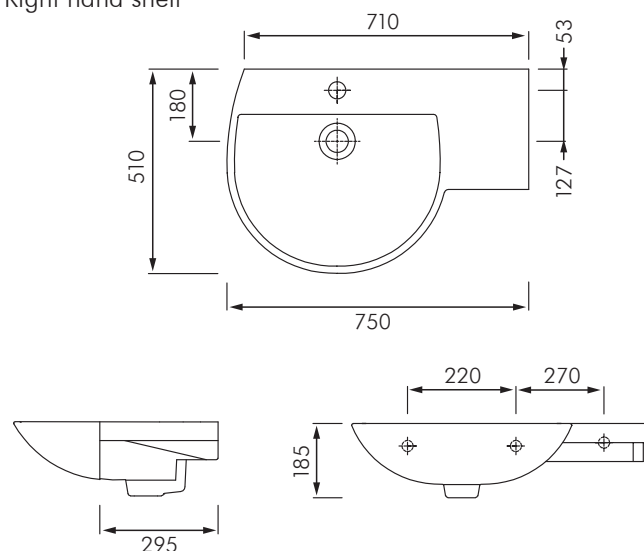

Right hand shelf

Left hand shelf