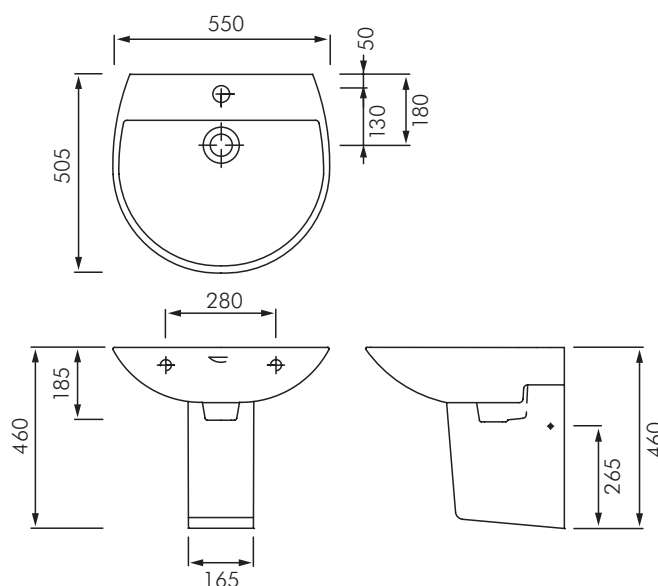

## **RA-RS2111HP55** RESERVA 550 WALL HUNG BASIN AND SHROUD

**RAK**  
CERAMICS

### **DESCRIPTION**

The Reserva basin range adds charm and elegance to the bathroom area. The Reserva 550 wall hung basin comes standard with shroud to cover the pipe connections from sight and for safety from tampering.

Reserva is available in semi recessed, wall hung basin (as shown) and shelf wall hung basin formats.

**Colour:** Alpine white only.

**Tap holes:** 1 tap hole.

**Waste outlet:** For 32mm overflow waste (not included). Refer separate literature for waste options.

**Basin size:** 550x505mm.

**Overflow:** With overflow only.

**Fixing:** FS31 and FS37UK wall fixing kits for basin and shroud included.

**Dimensions:** All dimensions in mm. Tolerance  $\pm 5\%$  for below 200mm and  $\pm 3\%$  above 200mm.