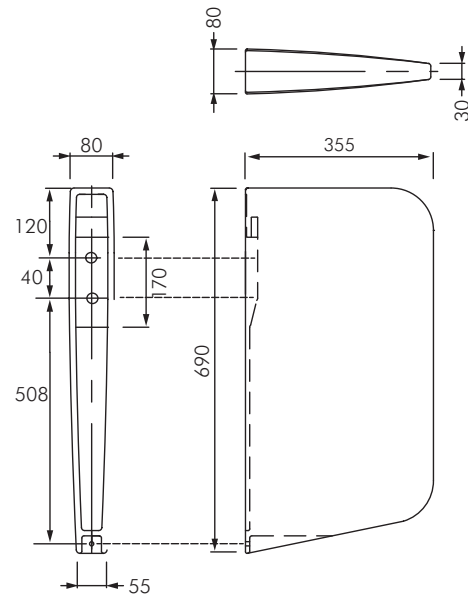

RA-SE3300

SERIES 600 URINAL PARTITION

RAK
CERAMICS

DESCRIPTION

The RAK Series 600 urinal partition is designed to add style to the bathroom for mounting between wall hung urinals for added modesty.

Colour: Alpine white only.

Size: 355x80x690mm.

Fixings: Concealed wall mounting kit included.

Dimensions: All dimensions in mm. Tolerance $\pm 5\%$ for below 200mm and $\pm 3\%$ above 200mm.

MODELS

RA-SE3300 - Standard model as shown.