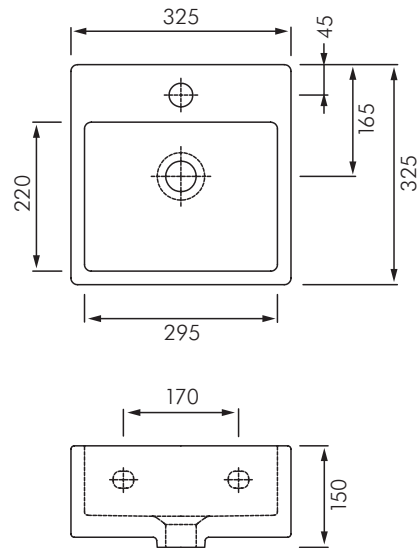

RA-TA2110

TASHA WALL HUNG BASIN

RAK
CERAMICS

DESCRIPTION

The Tasha wall hung basin offers a quality square shaped design to suit any application. The Tasha wall hung basin suits a design which requires a basin within the toilet cubicle. Tasha is available with one tap hole.

Colour: Alpine white only.

Tap holes: 1 tap hole.

Waste outlet: For 32mm waste (not included).
Refer separate literature for waste and trap options.

Basin size: 325x325mm.

Overflow: No overflow only.

Fixing: FS31SL wall fixing kit included.

Dimensions: All dimensions in mm. Tolerance +/-5% for below 200mm and +/-3% above 200mm.

MODELS

RA-TA2110 - RAK Tasha wall hung basin, 1 tap hole.