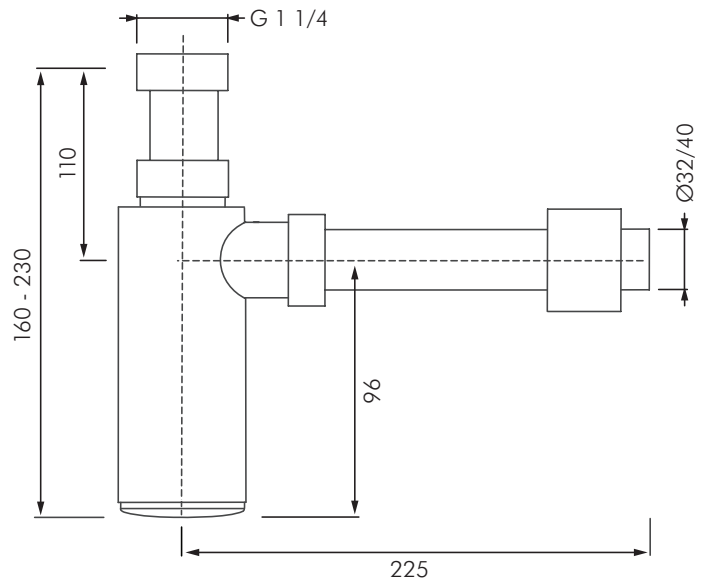

SA-BT32C

MACDONALD CHROME PLATED BOTTLE TRAP

DESCRIPTION

MACDONALD SA-BT32C is a chrome plated basin trap for use on 32mm basin waste with an outlet dimension of 40mm for connection into 40mm pipe. Adjustable height from 160 - 230mm, length from wall to centre of trap L.225mm. Suitable for basins where no shroud is present.

INSTALLATION

- Suitable for basin waste with 32mm connection.
- Adjustable height 160 - 230mm.
- Easily removed for cleaning.

MODELS

SA-BT32C - Chrome plated bottle trap 32x40mm.

MACDONALD
INDUSTRIES LIMITED