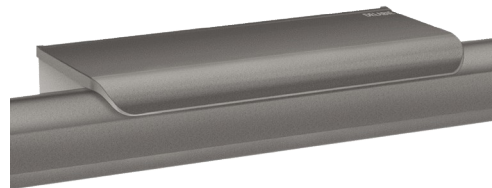

Metallised anthracite shelf for grab bars for showers

Ref. 511922C

DESCRIPTION

Metallised anthracite shelf for grab bars for showers - Ref. 511922C

Metallised anthracite shelf for grab bars, for showers.
 Designer shelf for soap and shower gel for Be-Line® grab bars.
 Installed against the wall, on the bar.
 Anti-theft lock.
 Ideal for shower gel or soap.
 2 hooks for gloves.
 10-year warranty.

ADVANTAGES

Vandal-resistant: anti-theft locking screw

Easy to install

TECHNICAL CHARACTERISTICS

Metallised anthracite shelf for grab bars for showers - Ref. 511922C

Height	71mm
Depth	70mm
Length	165mm
Norms	