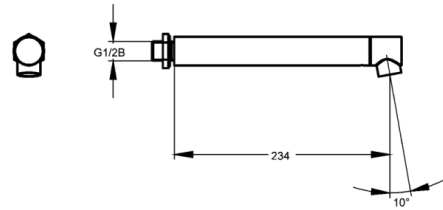

# Wall outlet

MODEL RANGE: KREUZBERG | AQRM905 | 2000100805

Taps | Complementary parts taps

Wall outlet, DN 15, with theft-proof aerator, polished chromium-plated brass, projection 234 mm.

Technical data	
Spout projection	234.00 mm
Volume flow rate at 3 bar	0.10 liter per second
Type of spout	Wall outlet