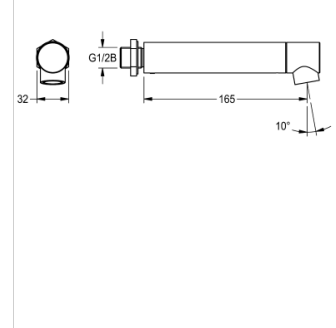

WALL OUTLET

AQRM906 | 2000100806

ARTICLE GROUP : **AQRM905 ++** | ARTICLE FAMILY : **Complementary parts** | PRODUCT GROUP : **Taps** | MODEL RANGE : **AQUA**

Wall outlet, DN 15, with theft-proof aerator, polished chromium-plated brass.

projection 165 mm

TECHNICAL DATA

Gross weight	1.04 kg
Net weight	0.92 kg
spout projection	165.00 mm
type	wall mounted
type of spout	wall outlet
volume flow rate at 3 bar	0.10 litre per second
Product code	208.0000.038