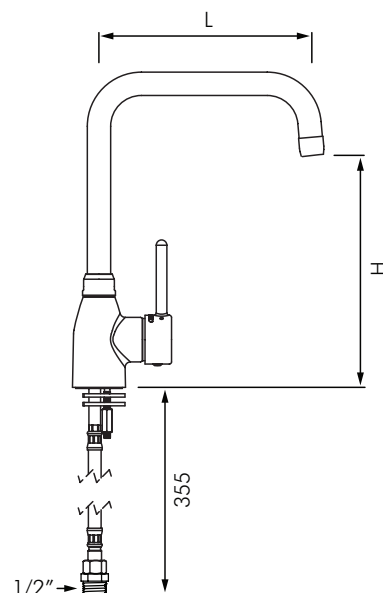

DE25061 DECK MOUNTED BASIN MIXER

DELABIE

DESCRIPTION

DELABIE DE2506 is a deck mounted mixer for kitchens with swivelling tubular spout. Flow rate limited 20L/min at 300kPa. Chrome plated brass body and spout, slimline control lever and Ø35mm ceramic cartridge.

Available in 3 sizes to suit bench clearances and sink size.

Smooth interior for reduced bacterial development and star shaped flow straightener.

Operating pressure 100-500kPa, 300 kPa recommended.
Reinforced fixing with M $\frac{1}{2}$ " water inlets.

INSTALLATION

- Deck mounted through Ø34mm hole.
- DE25061T1 swivel spout Ø22mm, H.200mm L.150mm.
- DE25061T2 swivel spout Ø22mm, H.220mm L.200mm.
- DE25061T3 swivel spout Ø22mm, H.315mm L.300mm.
- Flow rate limited 20L/min at 300kPa.
- Operating pressure 100-500kPa, 300kPa recommended.
- M $\frac{1}{2}$ " water supply connections.
- Reinforced fixing.

MODELS

DE25061T1 - Standard model spout H.200 L.150mm

DE25061T2 - Standard model spout H.220 L.200mm.

DE25061T3 - Standard model spout H.315 L.300mm.

Auckland (Head Office)

20 Carr Rd, Three Kings
Auckland 1042
09 624 1115
sales@macdonaldindustries.co.nz
macdonaldindustries.co.nz