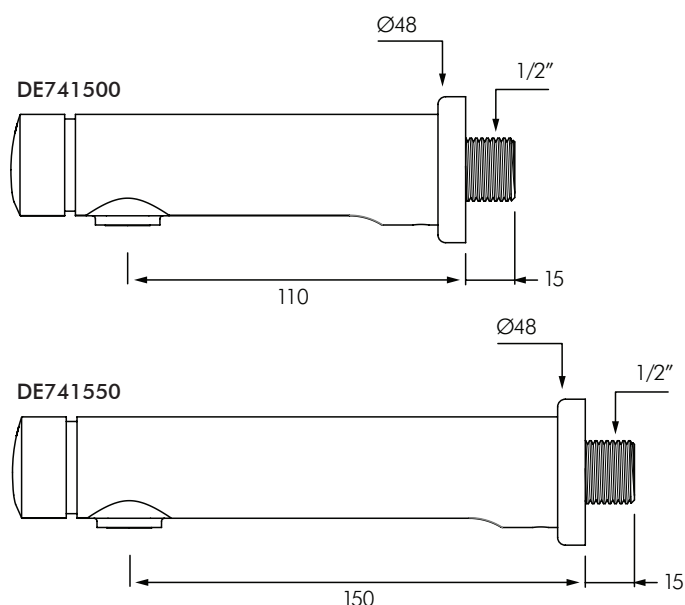

DE741500
 TEMPOSOFT 2
 TIME FLOW BIB TAP

DELABIE

DESCRIPTION

DELABIE DE741500 is a wall mounted time flow basin tap with a soft touch operation. Soft touch operation allows users to press the control with no effort especially children, elderly or people with reduced physical ability. Time flow is ~7 seconds. Flow rate is pre-set at 3L/min at 300kPa. Operating pressure is 100-500kPa, 300kPa is recommended. Chrome-plated solid brass body with tamperproof scale-resistant flow straightener and M1/2" fixing.

Supplied with red and blue indicators.

We recommend installing a thermostatic mixing valve (see Water Tempering section).

INSTALLATION

- Wall mounted connection M1/2".
- M1/2" water supply connection.
- For cold or tempered single water supply.
- Maximum Hot water temperature 55°C, recommended tempered supply of ~40°C.
- Flow rate pre-set at 3L/min at 300kPa, adjustable.

MODEL

DE741500 - Standard model 3L/min - 6 star WELS rating.

DE741550 - Same as DE741500 but with L.150 spout.