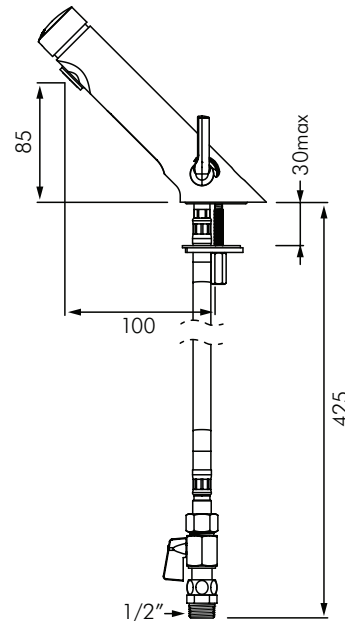

DE742500
TEMPOSOFT MIX 2
TIME FLOW BASIN MIXER

DELABIE

DESCRIPTION

DELABIE DE742500 is a deck mounted time flow basin mixer with a soft touch operation. Soft touch operation allows users to use the controls with no effort especially children, elderly or people with reduced physical ability. Side temperature control with adjustable maximum temperature limiter. Time flow is ~7 seconds. Flow rate is pre-set at 3L/min at 300kPa. Operating pressure is 100-500kPa, 300kPa is recommended. Chrome-plated solid brass body with tamperproof scale-resistant flow straightener and reinforced fixing.

Supplied with PEX flexible connectors, filters, non-return valves and M1/2" stopcocks.

INSTALLATION

- Deck mounted through $\varnothing 34$ mm hole.
- Reinforced fixation using 2x stainless steel fixing screws and support ring.
- 400mm PEX flexibles connect to 1/2" water supply.
- Equal Hot & Cold supply pressure (max 15% variation).
- Maximum Hot water temperature 55°C.
- Flow rate pre-set at 3L/min at 300kPa, adjustable.

MODELS

DE742500 - Standard model 3L/min - 6 star WELS rating