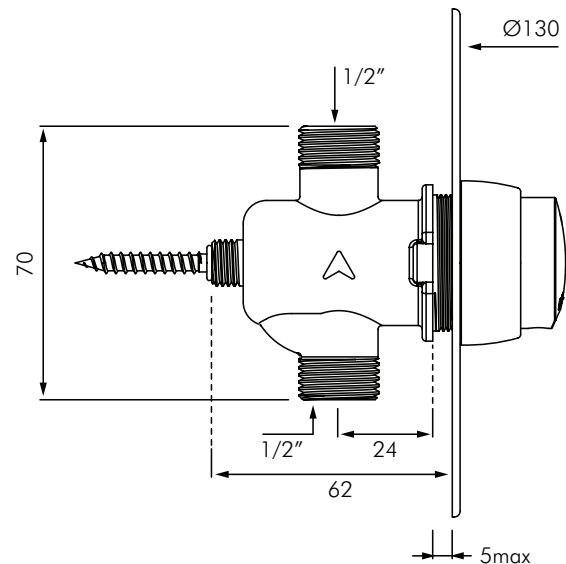

DE749428
TEMPOSOFT 2
TIME FLOW SHOWER VALVE

DELABIE

DESCRIPTION

DELABIE DE749428 is a recessed mounted time flow shower valve with a soft touch operation. Soft touch operation allows users to press the control with no effort especially children, elderly or people with reduced physical ability. Time flow is ~30 seconds. Flow rate is pre-set at 9L/min at 300kPa, can be adjusted. When connected to a Delabie shower rose the actual flow rate will be 6L/min, 3 star WELS rating. Operating pressure is 100-500kPa, 300kPa is recommended. Bright polished stainless steel wall plate Ø130mm with solid brass body. M1/2" water connections for mixed water supply.

We recommend installing a thermostatic mixing valve (see Water Tempering section).

INSTALLATION

- Recessed mounted behind Ø130mm stainless steel cover plate.
- M1/2" water supply connection.
- Recessed depth can be adjusted from 1 to 5mm.
- For cold or tempered single water supply.
- Maximum Hot water temperature 55°C, recommended tempered supply of ~40°C.
- Flow rate pre-set at 9L/min at 300kPa, can be adjusted.

MODELS

DE749428 - Standard model 9L/min - 2 star WELS rating.