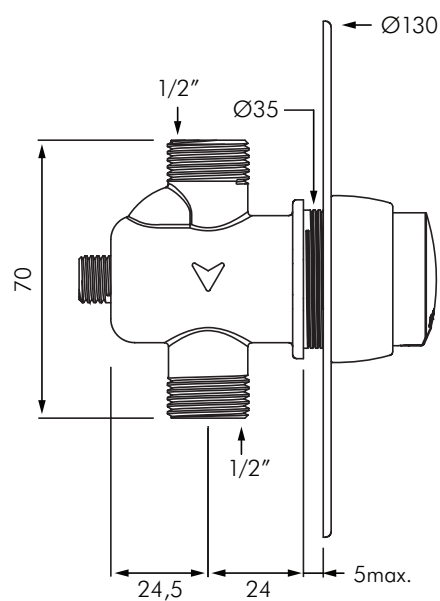

DE777130
TEMPOSOFT 2
TIME FLOW URINAL VALVE

DELABIE

DESCRIPTION

DELABIE DE777130 is a recessed mounted time flow urinal valve with a soft touch operation. Soft touch operation allows users to press the control with no effort especially children, elderly or people with reduced physical ability. Time flow is ~3 seconds. Flow rate is pre-set at 0.15L/second at 300kPa, can be adjusted. Operating pressure is 100-500kPa, 300kPa is recommended. Bright polished stainless steel wall plate Ø130mm with solid brass body. M1/2" water connections for mixed water supply.

Suitable for use on all our back inlet wall hung urinals.

INSTALLATION

- Recessed mounted behind Ø130mm stainless steel cover plate.
- M1/2" BSP water supply connection.
- Recessed depth can be adjusted from 1 to 5mm.
- Pre-set to 0.45L/flush complying with a 3 star WELS rating.
- Flow is adjustable on installation.
- Operating pressure 100-500kPa, we recommend 300kPa.

MODELS

DE777130 - Standard model as shown - 3 star WELS rating.

DE777140 - Same as DE777130 but for >7mm panel-mounting (without wall plate).