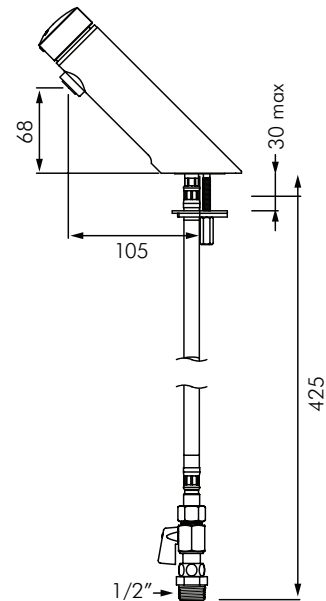

**DE794000**  
TEMPOMIX 3  
TIME FLOW BASIN MIXER

**DELABIE**

**DESCRIPTION**

DELABIE DE794000 is a deck mounted single control time flow basin mixer with a soft touch operation. Soft touch operation allows users to use the controls with no effort especially children, elderly or people with reduced physical ability. Temperature control and operation on the push button with adjustable maximum temperature limiter. Time flow is pre-set at ~7 seconds and can be adjusted from 3 to 10 seconds. Flow rate is pre-set at 3L/min at 300kPa, can be adjusted from 1.5 to 6L/min. Operating pressure is 100-500kPa, 300kPa is recommended. Chrome-plated solid brass body with tamperproof scale-resistant flow straightener and reinforced fixing.

Supplied with PEX flexible connectors, filters, non-return valves and M1/2" stopcocks.

**INSTALLATION**

- Deck mounted through Ø34mm hole.
- Reinforced fixation using 2x stainless steel fixing screws and support ring.
- 400mm PEX flexibles connect to 1/2" water supply.
- Equal Hot & Cold supply pressure (max 15% variation).
- Maximum Hot water temperature 55°C.
- Flow rate pre-set at 3L/min at 300kPa, can be adjusted from 1.5 to 6L/min by using a 2.5mm Allen key directly on the flow straightener.

**MODELS**

**DE794000** - Standard model 3L/min - 6 star WELS rating.

**Auckland (Head Office)**

20 Carr Rd, Three Kings  
Auckland 1042  
09 624 1115  
sales@macdonaldindustries.co.nz  
macdonaldindustries.co.nz