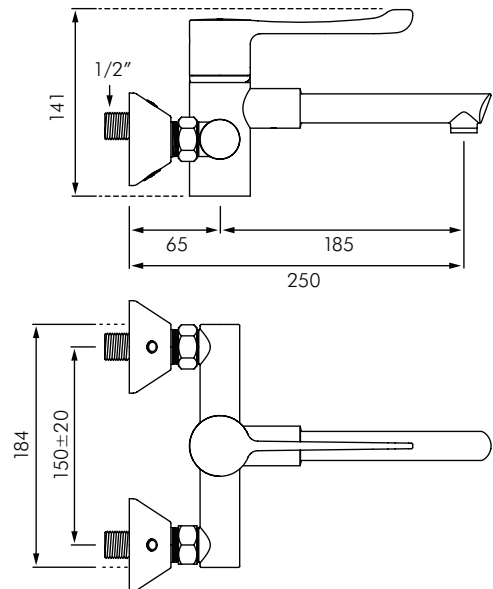

**DEH9610**  
 SECURITHERM BIOCLIP  
 THERMOSTATIC BASIN MIXER

**DELABIE**

**DESCRIPTION**

DELABIE DEH9610 Securitherm is a wall mounted thermostatic single control basin mixer with smooth interior and Bioclip removable spout. Securitherm thermostatic mixer taps ensures immediate hot water shut off if the cold water supply fails. If the hot water fails the mixer also shuts off. Securitouch thermal insulation prevents burns to the user. The BIOCLIP spout can be removed entirely from the tap body allowing for curative or preventative cleaning/disinfection to eliminate Biofilm and bacteria. Straight spout L.254mm with star shaped flow straightener for no impurity retention. Mixers with smooth interiors have 14x less Biofilm contamination than mixers with standard rough interiors. Flow rate limited to 7L/min at 300kPa. Operating pressure is 100-500kPa, 300kPa is recommended. Easy to use hygienic control lever L.146mm. Temperature is limited to 40°C but is adjustable by the installer to the buildings' required maximum temperature.

**INSTALLATION**

- Wall mounted 150mm centres +/-20mm with M1/2" offset stop/purge wall connectors.
- Spout can be removed entirely from the tap body for curative or preventative measures in healthcare facilities.
- Flow rate limited to 7L/min at 300kPa.
- Anti-scalding failsafe, Hot water shuts off immediately if cold water fails.
- Temperature limit set to maximum 40°C (is adjustable by installer).
- Minimum 15°C difference between HW and MW.
- Maximum 15% pressure differential between HW and CW.
- Thermal & chemical shocks are possible with this mixer tap.

**MODELS**

- DEH9610** - Standard model 7L/min supplied with 1x disposable Hostaform spout L.254mm.
- DEH9610-SP** - Same as DEH9610 but supplied with 2x chrome plated stainless steel spouts L.258mm.