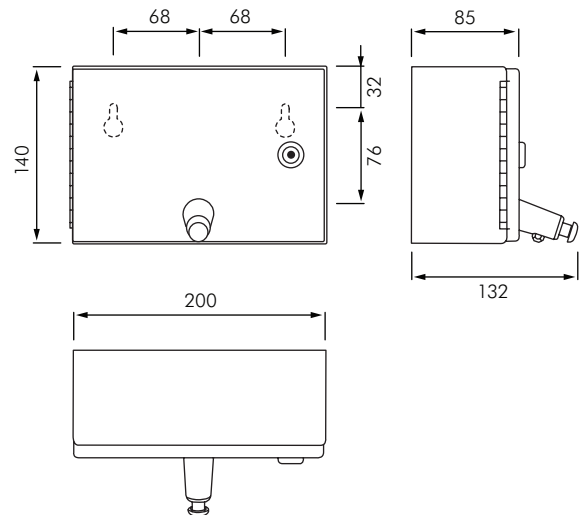

#### DESCRIPTION

RODAN RODX619 wall mounted soap dispenser is fabricated in 0.8mm satin finish stainless steel with an impact resistant plastic front mounted push button. A 1L soap tank is accessible using the Franke keyed alike cylinder lock.

#### INSTALLATION

Wall mounted in wall using 2 x self tapping flat head screws (supplied) through mounting holes provided.