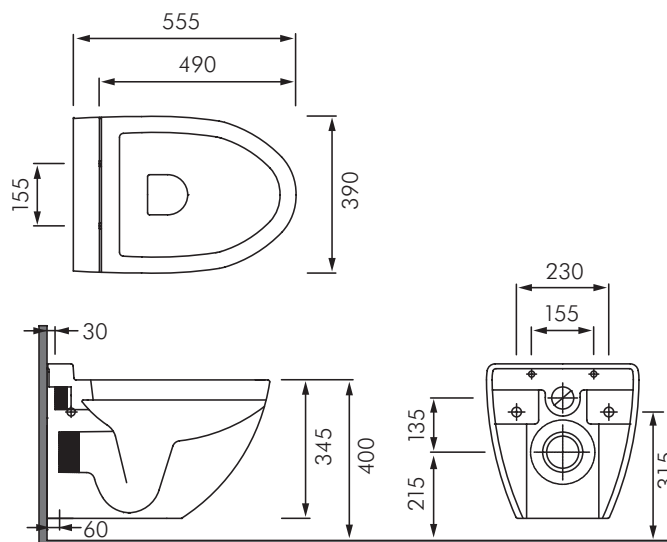

### DESCRIPTION

The Reserva toilet range adds charm and elegance to the bathroom area. In-trap glazing means it is especially hygienic, helping to keep bathrooms neat and fresh.

Reserva is available in wall faced toilet suite, wall faced toilet pan and wall-hung toilet pan (as shown) formats.

**Colour:** Alpine white only.

**Trap type:** P-trap outlet connection.

**Inlet:** Ø55mm inlet connection.

**Fixing:** RA-GL08K fixing kit. (Fixed to wall using RAK inwall bracket model RA-WHB-ACC when using Zurn flush valve or Wisa inwall frame when using Wisa inwall cistern, order separately).

**Seat:** Reserva urea quick-release soft-close toilet seat and lid.

**Dimensions:** All dimensions in mm. Tolerance  $\pm 5\%$  for below 200mm and  $\pm 3\%$  above 200mm.

**Flushing:** Refer separate literature for our Zurn flushing valves and Wisa inwall cisterns.

### MODELS

**RA-RS1314** - RAK Reserva wall hung toilet pan complete with quick-release soft-close toilet seat and lid.

**RA-WHB-UNI** - RAK wall hung toilet pan brackets.